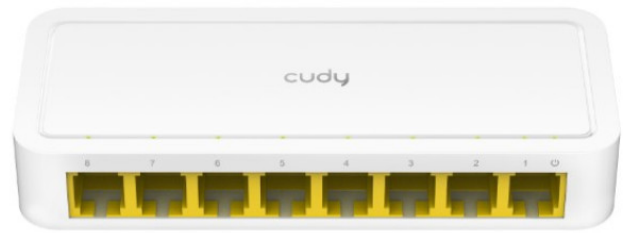

## Cudy FS108D LAN 8-Port 10/100 Switch auto-negotiation RJ45 ports

Šifra: 74917  
Kategorija proizvoda: Switch uređaji  
Proizvođač: CUDY

Cena: **1.364,00** rsd.

- ? 8 x 10/100Mbps Auto-Negotiation RJ45 ports supporting Auto-MDI/MDIX
- ? Comply with IEEE 802.3, IEEE 802.3u, IEEE802.3x standards
- ? Supports MAC address auto-learning and auto-aging
- ? Supports IEEE802.3x flow control for Full-duplex Mode and backpressure for Half-duplex Mode
- ? Plug & Play, Desktop design

Switching Features: MAC address auto-learning and auto-aging Half and Full Duplex 1.6Gbps backplane bandwidth

Interfaces: 8 x 10/100Base-TX Port

LED Indicators: LAN~LAN8, Power

MAC Address Table: 2K entries per device

Power Supply: DC 5V 0.5A

Dimensions W\*D\*H: 130.7mm x 52.3mm x 20mm

Weight: 191g

Operating Temperatur: 0°C~40°C (32°F~104°F)

Storage Temperature: -40°C~70°C (-40°F~158°F)

Relative Humidity: 10%~90%, non-condensing