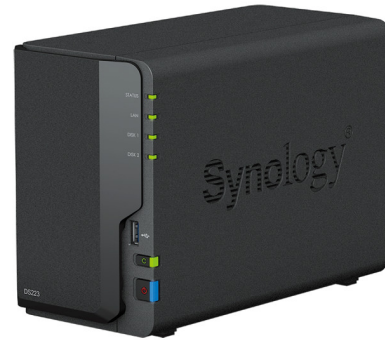

Synology DiskStation DS223, Tower, 2-bays 3.5
SATA HDDSSD, CPU 4-core 1.7 GHz, 2 GB DDR4
non-ECC, RJ-45 1GbE LAN Port, 3 x USB 3.2 Gen 1
Po

Šifra: 64322
Kategorija proizvoda: NAS Storage
Proizvođač: SYNOLOGY

Cena: **41.432,00** rsd.

Storage System Type:	NAS
Form Factor:	Tower
Device Location:	External
Built-in Devices:	LED Indicator
CPU:	Realtek RTD1619B
Internal Clock Rate:	1.7 GHz
CPU Installed Quantity:	1
RAM:	2 GB DDR4 SDRAM
NetworkTransport Protocol:	iSCSI SMB NFS FTP HTTP AFP HTTPS SNMP WebDAV LDAP
Data Link Protocol Supports:	Gigabit EthernetFast EthernetEthernet
Provides Data Channel:	SATA
Provides Internal Drive Bay Dimension:	2.5"3.5"
Supports RAID Level:	JBOD Level 0 Level 1
Number of 3.5-inch Hot-Swap Drive Bays:	2
Interface Provided:	LAN: 1x Gigabit EthernetFast EthernetEthernet (RJ-45) USB 3.2 Gen 1: 3x (USB 3.2 (type A))
Fans Quantity:	1 x 92mm
Mounting Capability:	Desktop
External Color:	Black
Included Accessories:	Power Adapter Quick Start Guide
Cable Included:	LAN Cable Power Cord
Certifications:	FCC, CE, BSMI, VCCI, RCM, UKCA,

EAC, CCC, KC

Power Adapter:	External AC 100-240 V, 5060 Hz
Maximum Output Power:	60 W
Power Consumption Operational:	17.343 W
Maximum Operating Ambient Temperature:	40 °C
Minimum Operating Ambient Temperature:	0 °C
Maximum Operating Humidity:	95 %
Minimum Operating Humidity:	5 %
Depth (mm):	232.7 mm
Height (mm):	165 mm