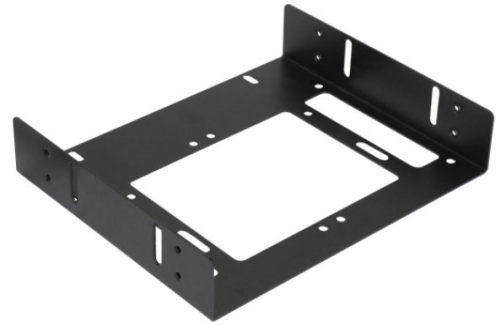

Adapter LC Power LC-ADA-525-35-625 1x3.5"  
HDD/SSD 6x2.5" HDD/SSD

Šifra: 45026  
Kategorija proizvoda: Adapteri  
Proizvođač: LC POWER

Cena: **1.673,00** rsd.

**Specifikacija:** Proizvodjac Silent Power Electronics Suitable for 1x 3,5"-HDD or up to 6x 2,5"-HDDs/SSDs (depending on the HDD/SSD height) Dimension (product) 28 x 145 x 120 mm Dimension (retail) 41 x 217 x 196 mm Weight (retail) 0,353 kg Weight (adapter) 0,242 kg Material metal Colour black Mark of conformity CE Barcode 4260070127465 Manufacturer code LC-ADA-525-35-625 Drive bay adapter for hard disk drives or SSDs: 5,25" to 1x 3,5" or 6x 2,5" (13,34 cm to 1x 8,89 cm or 6x 6,35 cm) By using the adapter it is possible to mount up to six 2,5"/6,35 cm hard disk drives/SSDs or a 3,5"/8,89 cm hard disk drive into the 5,25"/13,34 cm drive bay. Included in delivery: 1x HDD rack 2x assembly frame 1x mounting set (HDD/SSD & case screws) **Garancija:** 2 godine  
[Link proizvođača](#)