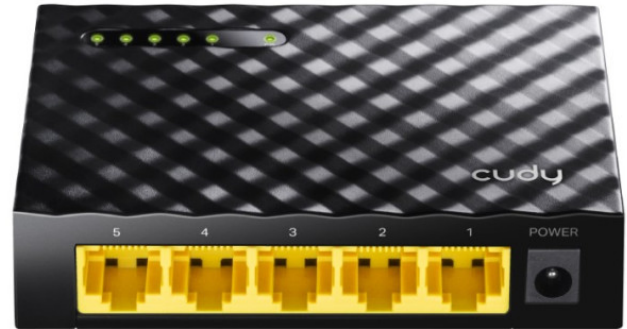

Cudy GS105D 5-Port Gbit Desktop Switch, 5x RJ45 10/100/1000 (Alt. SG105)

Šifra: 27197
Kategorija proizvoda: Switch uređaji
Proizvođač: CUDY

Cena: **1.494,00** rsd.

5-Port Gigabit Desktop Switch

5 x 10/100/1000Mbps Auto-Negotiation RJ45 ports supporting Auto-MDI/MDIX
IEEE 802.3, IEEE 802.3u, IEEE802.3x, IEEE 802.3ab standard
Supports MAC address auto-learning and auto-aging
Non-blocking switching architecture enables full wire-speed packets forwarding and filtering
Cudy green technology saves the power up to 85%
Plug & Play, Desktop design

Specifications

Model GS105D

Interfaces 5x 10/100Base-TX Port

Standards IEEE 802.3, IEEE 802.3u, IEEE 802.3x

Protocol CSMA/CD

Data Rate 10/100/1000Mbps

Transmission Method Store-and-Forward

Switching Features MAC address auto-learning and auto-aging Half and Full Duplex 1Gbps backplane bandwidth

LED Indicators LAN~LAN5, Power

MAC Address Table 2K entries per device

Power Supply DC 5V 0.5A

Dimensions W*D*H 100mm x 74mm x 27mm

Weight 135g

Operating Temperatur 0°C~40°C (32°F~104°F)

Storage Temperature -40°C~70°C (-40°F~158°F)