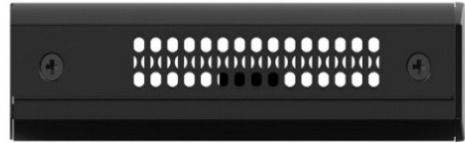

Reyee Router RG-EG105G

Šifra: 26864
Kategorija proizvoda: Ruteri
Proizvođač: REYEE

Cena: **8.443,00** rsd.

Vrsta LAN Portova (Mbit):	1000
Broj LAN Portova:	4
PoE Out:	Ne
Memorija:	RAM - 128 MB FLASH - 16 MB
Network Access:	PPPoE dial-up DHCP client Static IP Automatic identification of access methods Automatic avoidance of WAN port address conflicts MAC cloning Obtaining account passwords from existing routers
Routing:	Static routing Policy-based routing Carrier address routing Active/standby mode Load balancing based on source address Flow-based load balancing Port-based weighted load balancing of data streams
Funkcije:	Application Recognition Flow Control Traffic Audit Behavior Management VPN Marketing Authentication Local Authentication Wireless Management Switch management
Dimenzije:	206.5 x 108.5 x 28 mm
Radna temperatura:	0 ~ 40°C
Link:	Stranica proizvođača
Napajanje:	100~240V AC, 50/60Hz
Interfejs:	1 x 10/100/1000M Base-T WAN port 4 x 10/100/1000M Base-T LAN ports (1 x LAN/WAN port)